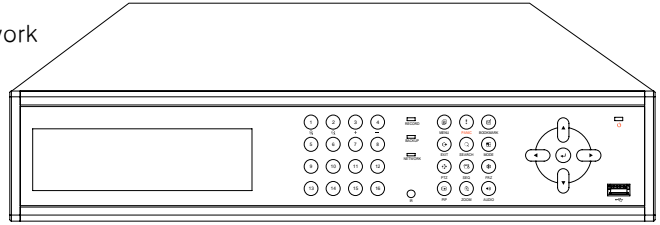

Specification & Dimension

- Real-Time Live Display in all Channel
- Quadplex (Live, Playback, Recording, Network)
- Multi Language
- Remote monitoring and Download through Network
- Convenient Search Function with Jog/Shuttle
- Firmware Upgrade via USB Port
- Easy PTZ Camera Control with Mouse
- Password Protection
- Remote Control
- User-Friendly Mouse control

Contents		4 Channel	8 Channel	16 Channel
Compression Algorithm		MPEG4 ASP		
Audio		G.723		
General Feature				
Signal Format		NTSC or PAL (Auto Detect)		
Video	In	4CH	8CH	16CH
	Out	Main, Spot, VGA		
	Loop Out	4CH	8CH	16CH
Video Compression Rate		4 Steps Selectable		
Audio	In	1ch	2ch	4ch
	Out	1ch	1ch	1ch
Alarm	In	4 TTL	8 TTL	16 TTL
	Out	1 Relay Out		2 Relay Out
Storage		2EA S-ATA HDDs		
Recording Speed (NTSC / PAL)	704x480 (704x576)	60(50)fps	60(50)fps	60(50)fps
	704x240 (704x288)	120(100)ips	120(100)ips	120(100)ips
	352x240 (352x288)	120(100)ips	240(200)ips	240(200)ips
Resolution of Motion Detection Area		Area division: 16x12 Detection Division: 32x16		
Search Mode		Date/Time, HDD%, Event Calendar, Bookmark		
Recording Mode		Schedule (Time, Motion, Alarm, T+M, T+A), Holiday, Panic, Pre-Event		
Display Mode		1, 4, 6, 8, 9, 13, 16, PIP, SEQ		
Multi Language		English, German, French, Spanish, Italian, Dutch, Portuguese, Turkish, Russian, Polish		
Zoom		Digital Zoom x2		